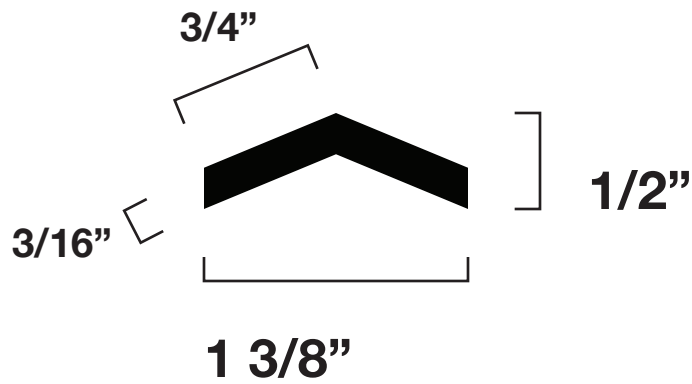

HY-OS5

Corner Profile

1/2" x 1 3/8"

Dimension

1:1

HyGrade
MILLWORK

HY-GRADE MILLWORK
624 Lauriston Street
Saskatoon, SK S7K 3K1

TEL 306-653-1595
FAX 306-653-4968
WEB www.hy-grade.net